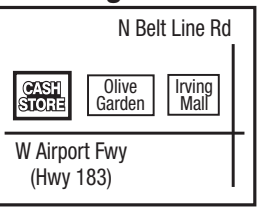

351 FM 548  
Across from Wal-Mart,  
Next to Starbucks  
**(972) 552-2955**

**Frisco - 767**

12398 FM 423  
Next to Wal-Mart  
**(214) 705-1301**

**Irving - 768**

4101 W Airport Fwy  
On the frontage road  
Next to Olive Garden  
**(214) 441-3792**