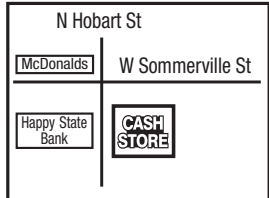

Pampa - 707

1064 N Hobart St
Across from Happy State Bank
(806) 669-1508