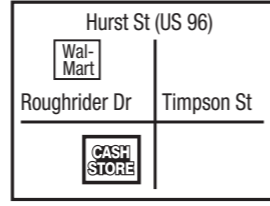

**Canton - 7502**

400 E Highway 243  
Across from Tractor Supply  
**(903) 567-2675**

**Carthage - 7503**

429 W Panola St  
Across from Brookshire's  
**(903) 690-0553**

**Center - 7504**

641 Hurst St  
Across from Wal-Mart  
**(936) 591-0200**