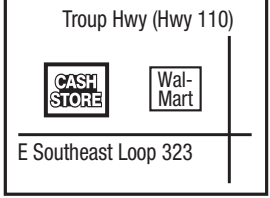

### Tyler - 709

1922 E Southeast Loop 323  
In Southpark Center, Next to  
Wal-Mart Neighborhood Market  
**(903) 592-9430**