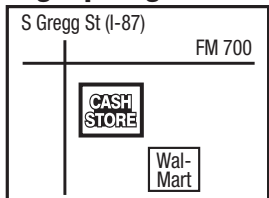

Big Spring - 705R

2503 S Gregg St
Next to Wal-Mart
(432) 267-1118