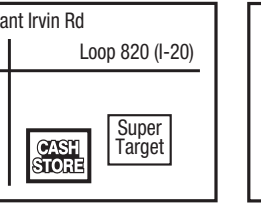

Fort Worth - 773

4869 Bryant Irvin Rd
Near Super Target,
Across from Walgreens
(817) 423-9944