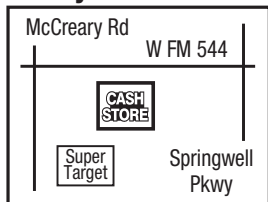

Wylie - 7155

3400 W FM 544
In front of Super Target
(972) 429-6559