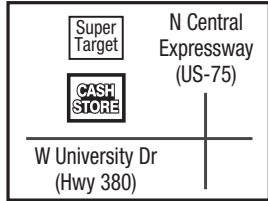

**McKinney - 7103**

2050 W University Dr  
Next to Super Target  
**(972) 542-6355**

**Dickinson - 7104**

1660 FM 646 Rd W  
In front of Super Target  
**(281) 534-0494**

**Lewisville - 7105**

721 Hebron Pkwy  
In front of Super Target  
**(214) 488-4920**