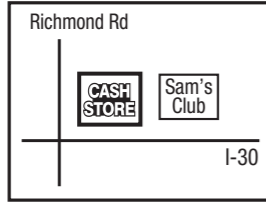

Texarkana - 7195

2504 Richmond Rd
In front of Sam's Club
(903) 223-3231