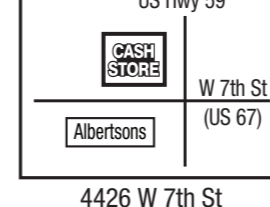

**Tyler - 7536**

2701 WSW Loop 323  
In the same shopping  
center as Subway  
**(903) 561-8846**

**Wake Village - 7537**

4426 W 7th St  
Across from Albertsons  
**(903) 831-5776**