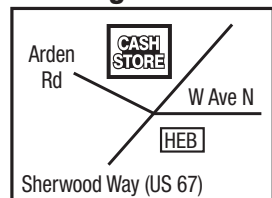

San Angelo - 704R

3204 Sherwood Way
Across from HEB
(325) 223-2520