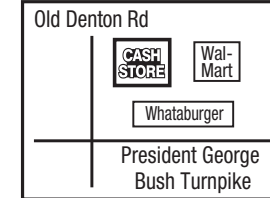

Carrollton - 743

1017 E Trinity Mills Rd
Next to Wal-Mart,
Behind Whataburger
(972) 820-8804