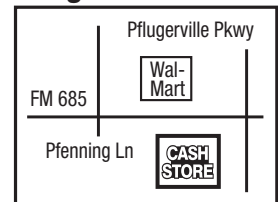

Pflugerville - 7160

1553 FM 685
Across from Wal-Mart
(512) 251-0118