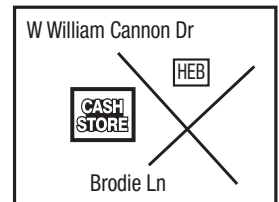

**Pflugerville - 7160**

1553 FM 685  
Across from Wal-Mart  
**(512) 251-0118**

**Saginaw - 7161**

100 N Saginaw Blvd  
Across from Jack in the Box  
**(817) 232-8900**

**Austin - 7163**

3601 W William Cannon Dr  
Across from HEB  
**(512) 891-0045**