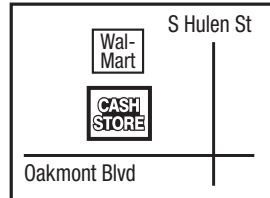

Fort Worth - 751

6270 Oakmont Blvd
In front of Wal-Mart
(817) 263-7222