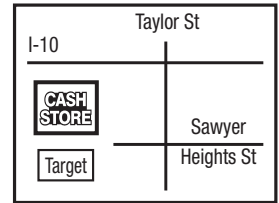

Houston - 7124

1901 Taylor St
Next to Target
(713) 869-3891