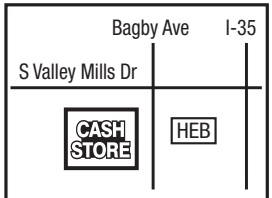

Waco - 714R

1707 S Valley Mills Dr
Next to HEB
(254) 755-8688