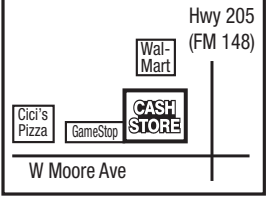

Terrell - 720

1884 W Moore Ave
Next to GameStop
(972) 551-1213