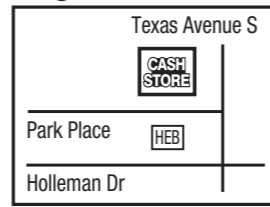

College Station - 7183

1808 Texas Ave S
Across from HEB
(979) 693-6900