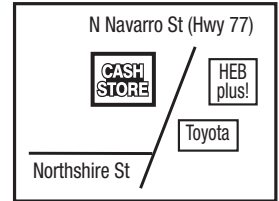

Victoria - 7144

5905 N Navarro St
Across from HEB plus!
(361) 575-9800