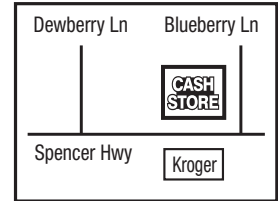

Pasadena - 7142

3515 Spencer Hwy
Across from Kroger
(713) 910-3770