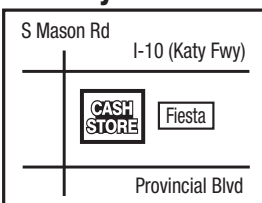

Katy - 7168

355 S Mason Rd
In front of Fiesta
(281) 829-9980