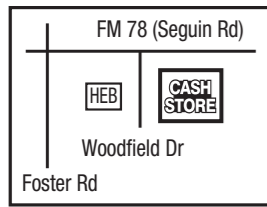

San Antonio - 7179

6604 FM 78
Across from HEB
(210) 666-2611