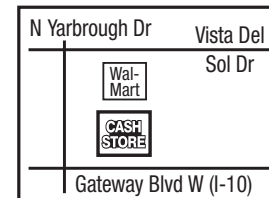

El Paso - 733

10705 Gateway Blvd W
In front of Wal-Mart
(915) 591-9890