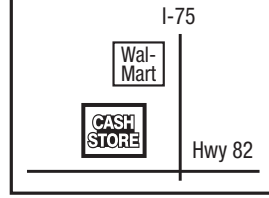

Sherman - 710

301 E US Highway 82
Next to Wal-Mart
(903) 868-8983