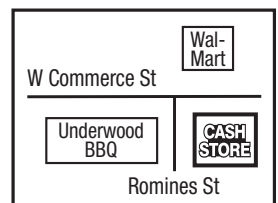

Brownwood - 7174

310 W Commerce St
Across from Wal-Mart
(325) 643-1757