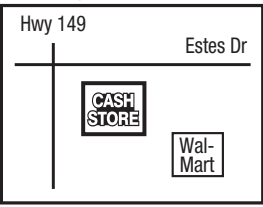

Longview - 755

710 Estes Dr
Next to Wal-Mart
(903) 236-8724