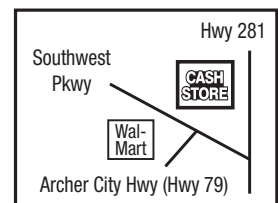

Wichita Falls - 7173

1506 Southwest Pkwy
Across from Wal-Mart
(940) 766-0572