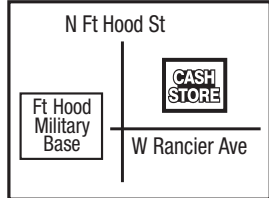

Killeen I - 708R

719 W Rancier Ave
1/3 mile east of
Ft Hood's Mayborn Gate
(254) 554-4017