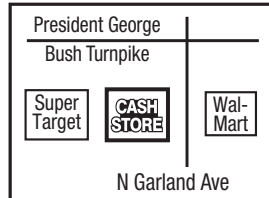

Garland - 750

5345 N Garland Ave
In front of Super Target
(214) 703-9508