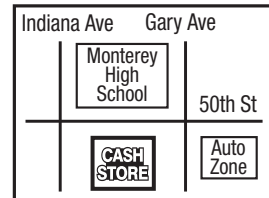

Lubbock - 749

3211 50th St
Across from Monterey High School
(806) 780-2274