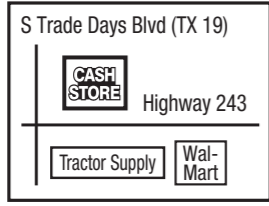

**Canton - 7502**

400 E Highway 243  
Across from Tractor Supply  
**(903) 567-2675**

**Carthage - 7503**

429 W Panola St  
Across from Brookshire's  
**(903) 690-0553**

**Center - 7504**

641 Hurst St  
Across from Wal-Mart  
**(936) 591-0200**