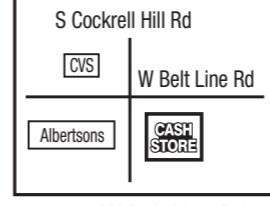

**Clarksville - 7505**

112 W Main St  
Across from Town Square  
**(903) 427-5981**

**Commerce - 7506**

2210 Live Oak St  
Behind Braum's & Domino's  
**(903) 886-6252**

**DeSoto - 7507**

1240 W Belt Line Rd  
Across from Albertsons  
**(972) 274-2754**