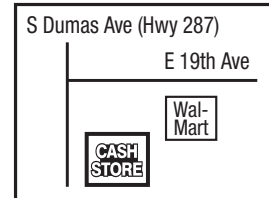

Dumas - 740

2025 S Dumas Ave
Next to Wal-Mart
(806) 935-8448