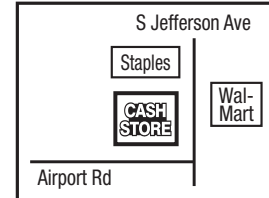

Mount Pleasant - 717 Wichita Falls - 718

2306 S Jefferson Ave
Across from Wal-Mart,
Next to Staples
(903) 577-9111