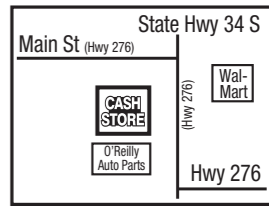

Quinlan - 7192

8824 State Highway 34 S
Across from Wal-Mart
(903) 356-3170