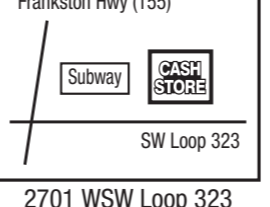

**Tyler - 7536**

2701 WSW Loop 323  
In the same shopping  
center as Subway  
**(903) 561-8846**

**Wake Village - 7537**

4426 W 7th St  
Across from Albertsons  
**(903) 831-5776**