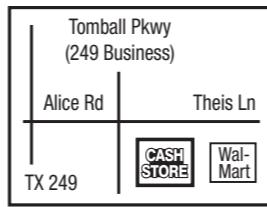

**Balch Springs - 7182**

12350 Lake June Rd  
Next to Wal-Mart  
**(972) 557-1530**

**College Station - 7183**

1808 Texas Ave S  
Across from HEB  
**(979) 693-6900**

**Tomball - 7185**

27676 Tomball Pkwy  
In front of Wal-Mart  
**(281) 255-8203**