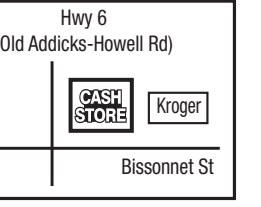

**Houston - 783**

6921 Lakeview Haven Dr  
Next to Wal-Mart  
**(832) 593-9100**

**Katy - 785**

6078 N Fry Rd  
In front of Wal-Mart,  
Across from Kroger  
**(281) 550-5181**

**Houston - 786R**

9319 Highway 6 S  
In front of Kroger  
**(281) 568-1770**