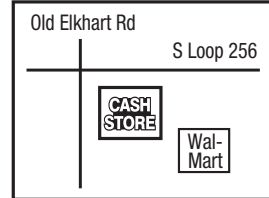

Palestine - 742

2213 S Loop 256
Next to Wal-Mart
(903) 723-9947