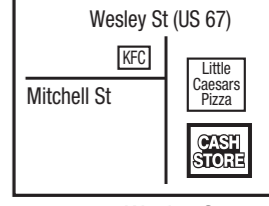

**Gilmer - 7508**

800 US Highway 271 N  
Near O'Reilly Auto Parts  
**(903) 680-0326**

**Gladewater - 7509**

101 E Upshur Ave  
Across from Subway  
**(903) 844-1335**

**Greenville - 7510**

6103 Wesley St  
Close to Little Caesars Pizza  
**(903) 454-0900**