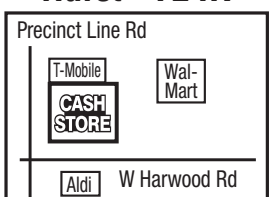

Hurst - 724R

1700 Precinct Line Rd
In front of Wal-Mart
(817) 788-8443