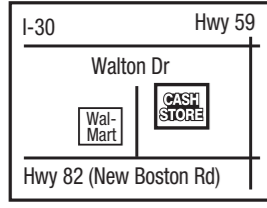

Texarkana - 7194R

410 Walton Dr
Across from Wal-Mart
(903) 831-5111