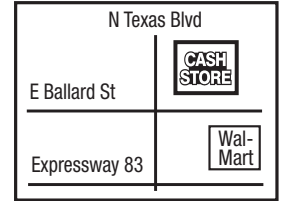

Weslaco - 7109

1602 N Texas Blvd
Across from Wal-Mart
(956) 968-9100