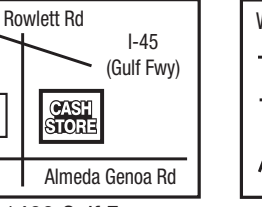

Houston - 789

11400 Gulf Fwy
Across from Wal-Mart
(713) 943-1876