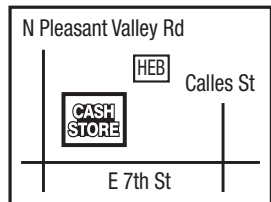

Austin - 7153

2793 E 7th St
In the shopping center
Next to HEB
(512) 477-9990