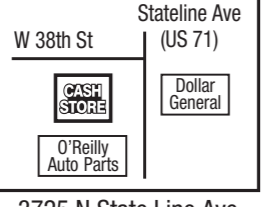

**New Boston - 7525**

412 N McCoy Blvd  
North of Brookshire's  
**(903) 628-3816**

**Pittsburg - 7528**

305A S Greer Blvd  
In front of Smith Furniture  
**(903) 855-7671**

**Texarkana - 7530**

3725 N State Line Ave  
Across from Dollar General  
**(903) 255-0033**