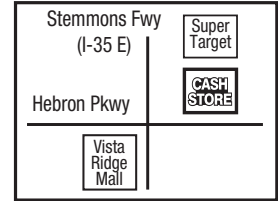

**McKinney - 7103**

2050 W University Dr  
Next to Super Target  
**(972) 542-6355**

**Dickinson - 7104**

1660 FM 646 Rd W  
In front of Super Target  
**(281) 534-0494**

**Lewisville - 7105**

721 Hebron Pkwy  
In front of Super Target  
**(214) 488-4920**