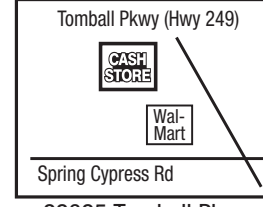

Tomball - 779

22625 Tomball Pkwy
Next to Wal-Mart
(281) 251-8588