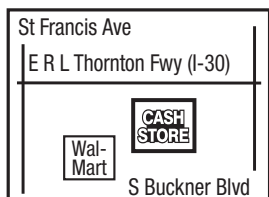

Dallas - 723

9208 E R L Thornton Fwy
Next to Wal-Mart
(214) 321-0587