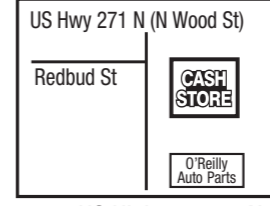

Gilmer - 7508

800 US Highway 271 N
Near O'Reilly Auto Parts
(903) 680-0326