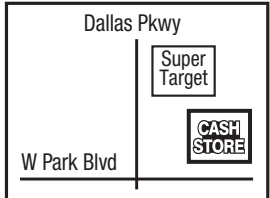

Plano - 741

2100 Dallas Pkwy
In front of Super Target
(972) 403-7245