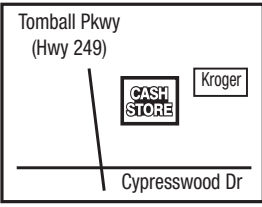

Houston - 796

19734 Tomball Pkwy
In front of Kroger
(281) 477-7282