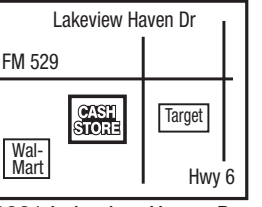

Houston - 783

6921 Lakeview Haven Dr
Next to Wal-Mart
(832) 593-9100