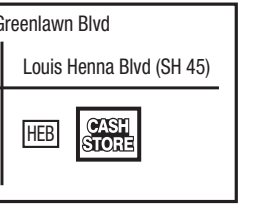

Round Rock - 771

603 Louis Henna Blvd
Next to HEB
(512) 244-0024