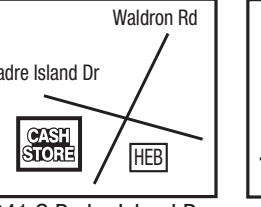

Corpus Christi - 787

10241 S Padre Island Dr
Across from HEB
(361) 937-0100