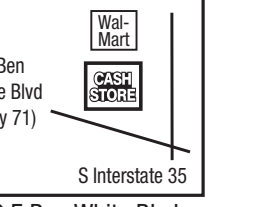

Austin - 778

600 E Ben White Blvd
In front of Wal-Mart
(512) 416-9900