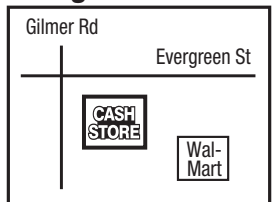

**Austin - 7153**

2793 E 7th St  
In the shopping center  
Next to HEB  
**(512) 477-9990**

**Wylie - 7155**

3400 W FM 544  
In front of Super Target  
**(972) 429-6559**

**Longview - 7159**

2414 Gilmer Rd  
In front of Wal-Mart  
**(903) 759-0522**