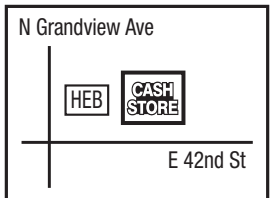

Odessa - 712

3823 E 42nd St
Next to HEB
(432) 363-1808