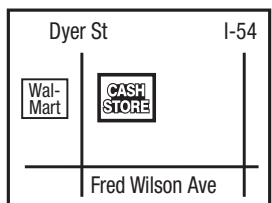

El Paso - 7171

5620 Dyer St
Across from Wal-Mart
(915) 564-1801