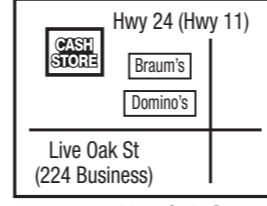

**Clarksville - 7505**

112 W Main St  
Across from Town Square  
**(903) 427-5981**

**Commerce - 7506**

2210 Live Oak St  
Behind Braum's & Domino's  
**(903) 886-6252**

**DeSoto - 7507**

1240 W Belt Line Rd  
Across from Albertsons  
**(972) 274-2754**