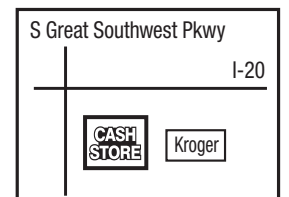

Grand Prairie - 721

4045 S Great Southwest Pkwy
Next to Kroger
(972) 602-3405