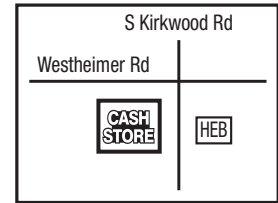

Houston - 7131

2600 S Kirkwood Rd
Across from HEB
(281) 752-4200