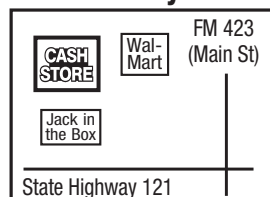

The Colony - 722

4679 State Highway 121
Next to Wal-Mart
(972) 624-8988