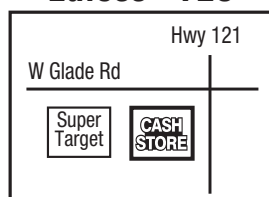

Eules - 728

1301 W Glade Rd
In front of Super Target
(817) 283-0393