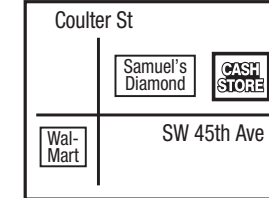

Amarillo - 744

7200 SW 45th Ave
Caddy corner from Wal-Mart
(806) 356-7322