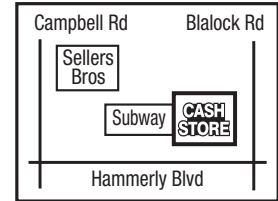

**Fort Worth - 7143**

6387 Camp Bowie Blvd  
In front of Tom Thumb  
**(817) 377-4462**

**Victoria - 7144**

5905 N Navarro St  
Across from HEB plus!  
**(361) 575-9800**

**Houston - 7145**

9466 Hammerly Blvd  
Next to Subway  
**(713) 464-1400**