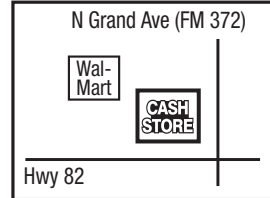

Gainesville - 719

1501 N Grand Ave
In front of Wal-Mart
(940) 668-8987