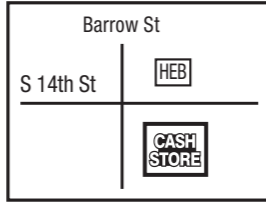

Abilene - 7196

3017 S 14th St
Across from HEB
(325) 793-9883