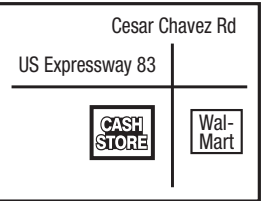

**Dallas - 7148**

6434 Skillman St  
Across from Target  
**(214) 503-1037**

**San Juan - 7150**

105 S Cesar Chavez Rd  
Across from Wal-Mart  
**(956) 781-8086**

**Boerne - 7152**

1375 S Main St  
Next to Wal-Mart  
**(830) 249-4130**