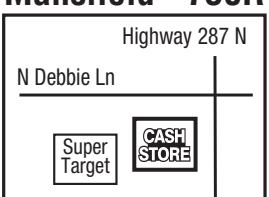

Mansfield - 730R

1811 Highway 287 N
In front of Super Target
(682) 518-8768