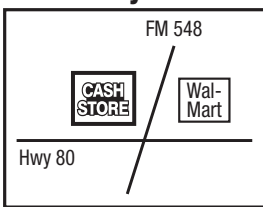

351 FM 548  
Across from Wal-Mart,  
Next to Starbucks  
**(972) 552-2955**

**Frisco - 767**

12398 FM 423  
Next to Wal-Mart  
**(214) 705-1301**

**Irving - 768**

4101 W Airport Fwy  
On the frontage road  
Next to Olive Garden  
**(214) 441-3792**