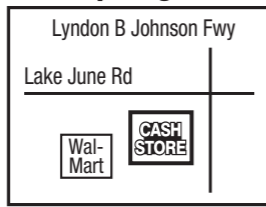

Balch Springs - 7182

12350 Lake June Rd
Next to Wal-Mart
(972) 557-1530