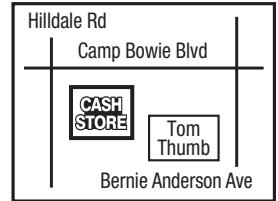

**Fort Worth - 7143**

6387 Camp Bowie Blvd  
In front of Tom Thumb  
**(817) 377-4462**

**Victoria - 7144**

5905 N Navarro St  
Across from HEB plus!  
**(361) 575-9800**

**Houston - 7145**

9466 Hammerly Blvd  
Next to Subway  
**(713) 464-1400**