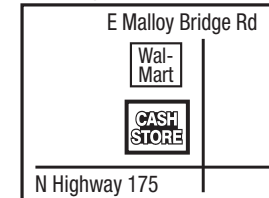

Seagoville - 752

108 N Highway 175
In front of Wal-Mart,
Next to McDonald's
(972) 287-8484