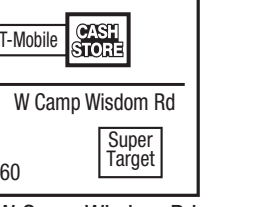

Grand Prairie - 765

3050 W Camp Wisdom Rd
Across from Super Target,
Next to T-Mobile
(972) 602-7676