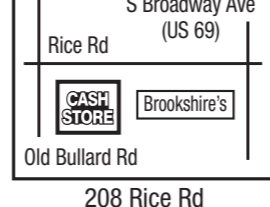

Tyler - 7533

208 Rice Rd
Next to Brookshire's
(903) 581-0745