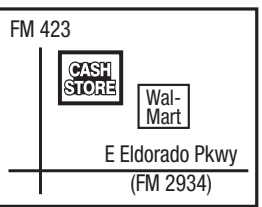

351 FM 548  
Across from Wal-Mart,  
Next to Starbucks  
**(972) 552-2955**

**Frisco - 767**

12398 FM 423  
Next to Wal-Mart  
**(214) 705-1301**

**Irving - 768**

4101 W Airport Fwy  
On the frontage road  
Next to Olive Garden  
**(214) 441-3792**