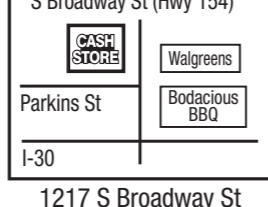

Sulphur Springs - 7531

1217 S Broadway St
Across from Bodacious BBQ
(903) 439-0501