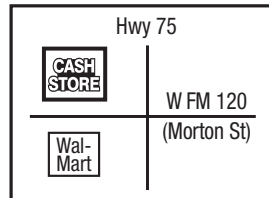

Denison - 713

3427 W FM 120
Across from Wal-Mart
(903) 465-5933