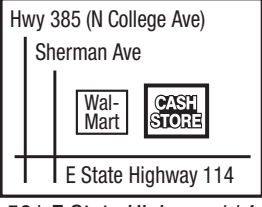

Levelland - 780

501 E State Highway 114
Next to Wal-Mart
(806) 897-0124