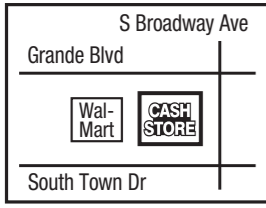

Tyler - 7205R

6721 S Broadway Ave
In front of Wal-Mart
(903) 561-2101