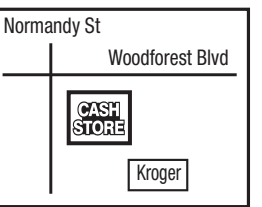

Houston - 799

12626 Woodforest Blvd
In front of Kroger
(713) 637-8105