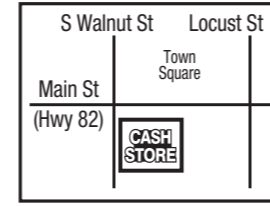

Clarksville - 7505

112 W Main St
Across from Town Square
(903) 427-5981