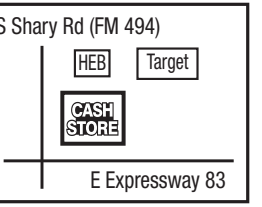

Mission - 770

2401 E Expressway 83
In front of HEB
(956) 585-7474