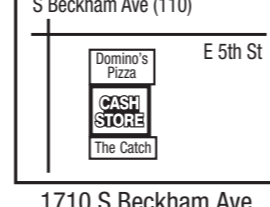

Tyler - 7534

1710 S Beckham Ave
Between Domino's Pizza
& The Catch
(903) 593-4202