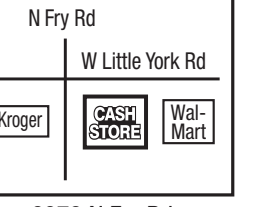

Katy - 785

6078 N Fry Rd
In front of Wal-Mart,
Across from Kroger
(281) 550-5181