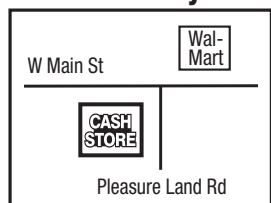

Gun Barrel City - 7169

1301 W Main St
Across from Wal-Mart
(903) 887-0733