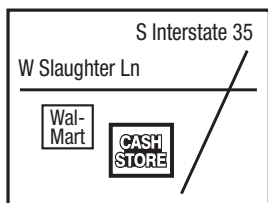

**Katy - 7168**

355 S Mason Rd  
In front of Fiesta  
**(281) 829-9980**

**Gun Barrel City - 7169**

1301 W Main St  
Across from Wal-Mart  
**(903) 887-0733**

**Austin - 7170**

9300 S IH 35  
In front of Wal-Mart  
**(512) 292-9092**