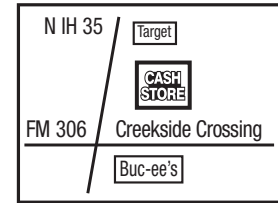

**Plano - 7119**

2498 K Ave  
Next to Firestone  
**(972) 423-0672**

**Atlanta - 7121**

203 Loop 59  
In front of Wal-Mart  
**(903) 796-7632**

**New Braunfels - 7123**

2802 N IH 35  
Next to Buc-ee's  
**(830) 608-0010**