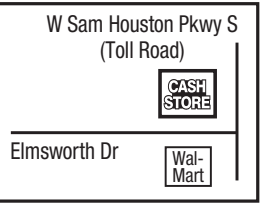

Houston - 769

9404 W Sam Houston Pkwy S
Across from Wal-Mart
(281) 983-0004