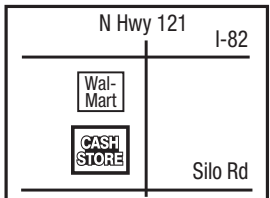

Bonham - 711

1915 N Hwy 121
Just south of Wal-Mart,
Next to Subway
(903) 583-4000