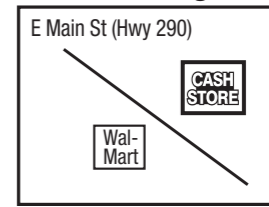

Fredericksburg - 7191

1426 E Main St
Across from Wal-Mart
(830) 990-8173