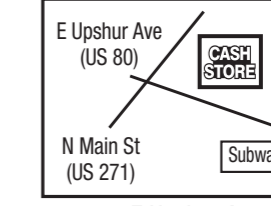

Gladewater - 7509

101 E Upshur Ave
Across from Subway
(903) 844-1335