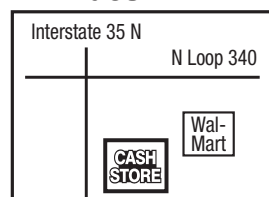

Waco - 727

1517 Interstate 35 N
In front of Wal-Mart
(254) 867-6051