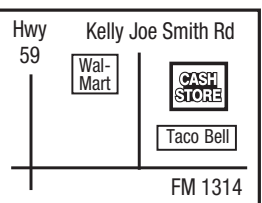

Porter - 7178

23607 Kelly Joe Smith Rd
Across from Wal-Mart
(281) 354-5439