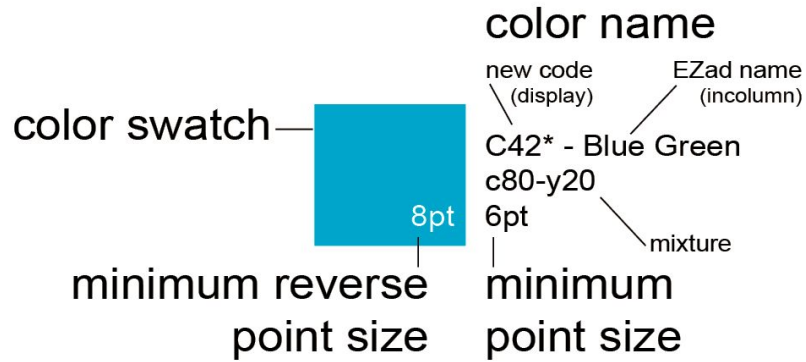

Space Ad Colors and Fonts

Colors Allowed

These colors are allowed in Space Ads with the color code of CLW (Color on White)

 7pt C66 - Black k100 6pt	 10pt C17 - Sienna Brown c20-m100-y100 8pt	 8pt C42 - Blue Green c80-y20 6pt
 C67 white	 10pt C20 - Red Brown c30-m80-y70 8pt	 8pt C43 - Med Blue c100-y20 6pt
 C68 background yellow	 10pt C21 - Wine c30-m100-y40 8pt	 7pt C47 - Blue c100 6pt
 8pt C6 - Orange m60-y100 6pt	 10pt C24 - Dark Brown c50-m75-y80 8pt	 10pt C49 - Dark Blue c100-m20-k7 8pt
 8pt C7 - Burnt Orange m80-y100 6pt	 8pt C34 - Green c100-y100 6pt	 8pt C55 - Purple c70-m80 6pt
 8pt C8 - Red m100-y55 6pt	 10pt C35 - Dark Green c100-m30-y90 8pt	 8pt C58 - Grape c50-m80 6pt
 6pt C10 - Magenta m100 6pt	 8pt C40 - Teal c80-y40 6pt	 8pt C59 - Plum c30-m100 6pt

If the color code is CLY, the allowed colors are C66 (black), C8 (red), C47 (blue) and C34 (green)

* design sensibility rules suggest that a one point rule should appear around any text in this color.

Fonts Allowed