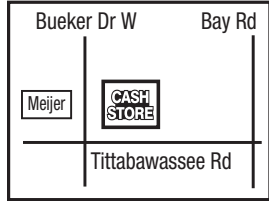

Saginaw - 921

3220 Tittabawassee Rd
Across from Meijer
(989) 792-0401