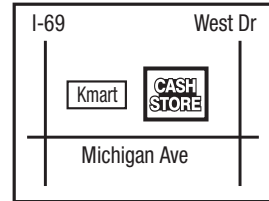

**Fort Gratiot - 910**

3857 24th Ave  
At the Y of Pine Grove & 24th Ave,  
Next to Enterprise  
**(810) 984-3864**

**Flint - 911**

G4189 Corunna Rd  
Just east of Wal-Mart  
**(810) 230-0720**

**Grand Rapids - 912**

1209 28th St SW  
Next to McDonald's  
**(616) 534-3588**

**Hastings - 913**

1450 W M 43 Hwy  
Near Wal-Mart  
**(269) 945-5986**

**Lansing - 914**

5525 S Cedar St  
Across from Burger King  
**(517) 887-6124**

**Flint - 915**

3865 Lapeer Rd  
Next to Rent-A-Center  
**(810) 742-3640**

**Marshall - 916**

15881 W Michigan Ave  
Next to K-Mart  
**(269) 789-0847**

**Monroe - 917**

2209 N Telegraph Rd  
Across from Wal-Mart  
**(734) 241-4280**