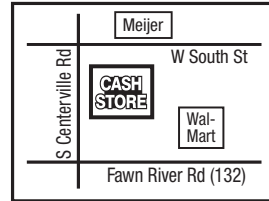

Sturgis - 902

1354 S Centerville Rd
In front of Wal-Mart
(269) 651-3393