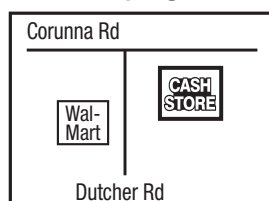

Flint - 911

G4189 Corunna Rd
Just east of Wal-Mart
(810) 230-0720