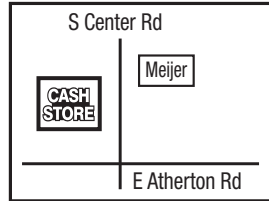

2424 S Center Rd  
Across from Meijer,  
Next to Subway  
**(810) 715-0097**

**Norton Shores - 904**

2646 Henry St  
Across from Family Video  
**(231) 737-3470**

**Grand Rapids - 906**

3674 Plainfield Ave NE  
Next to Discount Tire  
**(616) 363-4498**

**Kalamazoo - 907**

5582 Gull Rd  
Next to McDonald's  
**(269) 342-8372**

**Benton Harbor - 908R**

1963 M 139  
Northwest of Target  
**(269) 925-1433**

**Lansing - 909**

619 N Marketplace Blvd  
Next to Wal-Mart  
**(517) 622-4974**

**Flint - 915**

3865 Lapeer Rd  
Next to Rent-A-Center  
**(810) 742-3640**

**Marshall - 916**

15881 W Michigan Ave  
Next to K-Mart  
**(269) 789-0847**

**Monroe - 917**

2209 N Telegraph Rd  
Across from Wal-Mart  
**(734) 241-4280**

**Jenison - 923**

7507 Cottonwood Drive  
Next to Meijer  
**(616) 667-7777**

**Muskegon - 924**

1817 E Sherman Blvd  
Between Sam's Club & Wal-Mart  
**(231) 739-2274**

**Muskegon - 925**

3355 Henry St  
Next to Wal-Mart,  
In Roosevelt Park Towne Centre  
**(231) 733-1200**