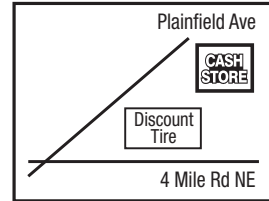

2424 S Center Rd  
Across from Meijer,  
Next to Subway  
**(810) 715-0097**

**Norton Shores - 904**

2646 Henry St  
Across from Family Video  
**(231) 737-3470**

**Grand Rapids - 906**

3674 Plainfield Ave NE  
Next to Discount Tire  
**(616) 363-4498**