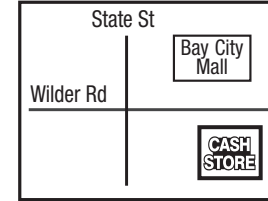

**Flint - 915**

3865 Lapeer Rd  
Next to Rent-A-Center  
**(810) 742-3640**

**Marshall - 916**

15881 W Michigan Ave  
Next to K-Mart  
**(269) 789-0847**

**Monroe - 917**

2209 N Telegraph Rd  
Across from Wal-Mart  
**(734) 241-4280**

**Holland - 918**

12465 James St  
Across from Westshore Mall  
**(616) 399-7603**

**Three Rivers - 919**

740 S US Highway 131  
In front of Meijer,  
In Broadway Plaza  
**(269) 278-8600**

**Bay City - 920**