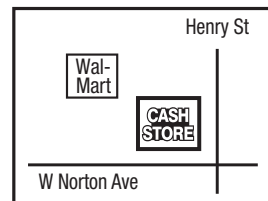

**Jenison - 923**

7507 Cottonwood Drive  
Next to Meijer  
**(616) 667-7777**

**Muskegon - 924**

1817 E Sherman Blvd  
Between Sam's Club & Wal-Mart  
**(231) 739-2274**

**Muskegon - 925**

3355 Henry St  
Next to Wal-Mart,  
In Roosevelt Park Towne Centre  
**(231) 733-1200**