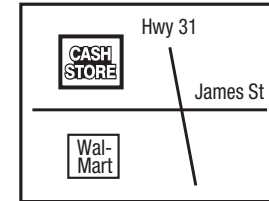

Holland - 918

12465 James St
Across from Westshore Mall
(616) 399-7603