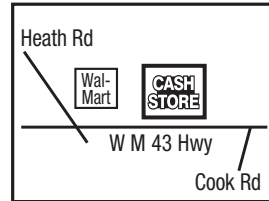

Hastings - 913

1450 W M 43 Hwy
Near Wal-Mart
(269) 945-5986