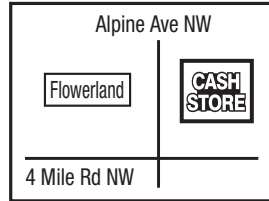

MICHIGAN MAPS

Comstock Park - 901

3774 Alpine Ave NW
Across from Flowerland
(616) 784-3825