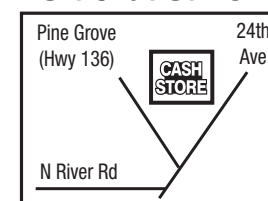

2424 S Center Rd  
Across from Meijer,  
Next to Subway  
**(810) 715-0097**

**Norton Shores - 904**

2646 Henry St  
Across from Family Video  
**(231) 737-3470**

**Grand Rapids - 906**

3674 Plainfield Ave NE  
Next to Discount Tire  
**(616) 363-4498**

**Kalamazoo - 907**

5582 Gull Rd  
Next to McDonald's  
**(269) 342-8372**

**Benton Harbor - 908R**

1963 M 139  
Northwest of Target  
**(269) 925-1433**

**Lansing - 909**

619 N Marketplace Blvd  
Next to Wal-Mart  
**(517) 622-4974**

**Fort Gratiot - 910**

3857 24th Ave  
At the Y of Pine Grove & 24th Ave,  
Next to Enterprise  
**(810) 984-3864**

**Flint - 911**

G4189 Corunna Rd  
Just east of Wal-Mart  
**(810) 230-0720**

**Grand Rapids - 912**