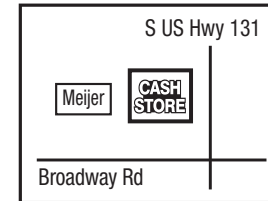

Three Rivers - 919

740 S US Highway 131
In front of Meijer,
In Broadway Plaza
(269) 278-8600