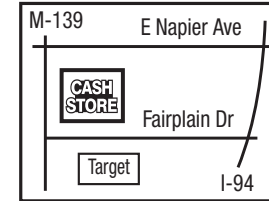

2424 S Center Rd  
Across from Meijer,  
Next to Subway  
**(810) 715-0097**

**Norton Shores - 904**

2646 Henry St  
Across from Family Video  
**(231) 737-3470**

**Grand Rapids - 906**

3674 Plainfield Ave NE  
Next to Discount Tire  
**(616) 363-4498**

**Kalamazoo - 907**

5582 Gull Rd  
Next to McDonald's  
**(269) 342-8372**

**Benton Harbor - 908R**

1963 M 139  
Northwest of Target  
**(269) 925-1433**

**Lansing - 909**

619 N Marketplace Blvd  
Next to Wal-Mart  
**(517) 622-4974**