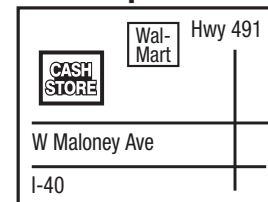

Gallup - 1010

1736 W Maloney Ave
In the Dollar Tree Plaza
Next to Wal-Mart
(505) 863-2274