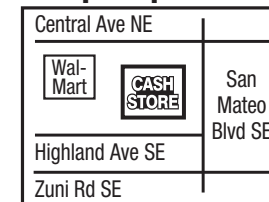

Albuquerque - 1007

333 San Mateo Blvd SE
In front of Wal-Mart
(505) 254-2274