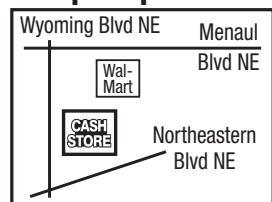

Albuquerque - 1012

2010 Wyoming Blvd NE
In front of Wal-Mart
(505) 237-2274