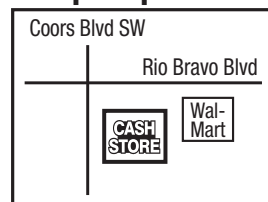

Albuquerque - 1014

3510 Coors Blvd SW
Next to Wal-Mart
(505) 873-2285