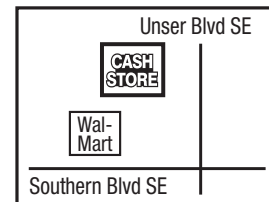

Rio Rancho - 1011

701 Unser Blvd SE
Next to Wal-Mart
(505) 891-2274