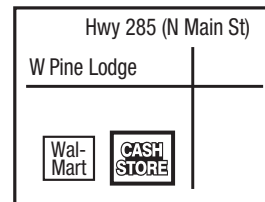

Roswell - 1005

4504 N Main St
In front of Wal-Mart,
Next to Chili's
(575) 623-2244