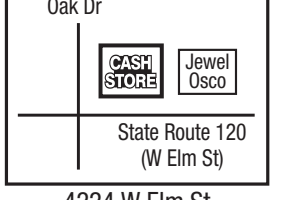

McHenry - 362

4224 W Elm St
Next to Jewel Osco
(815) 578-9224