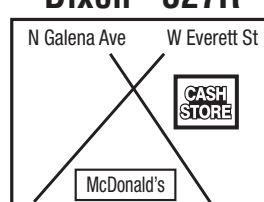

Dixon - 327R

224 N Galena Ave
Across from McDonald's
(815) 285-2274