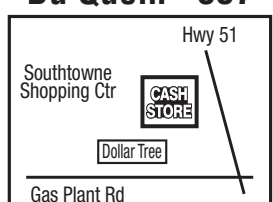

Du Quoin - 337

208 Southtowne Shopping Ctr
Near Dollar Tree
(618) 542-8989