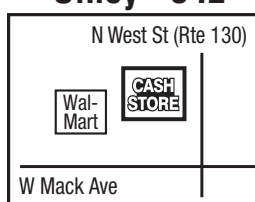

Olney - 342

1005 N West St
In front of Wal-Mart
(618) 395-9700