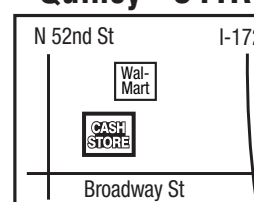

Quincy - 341R

5205 Broadway St
In front of Wal-Mart
(217) 228-1200