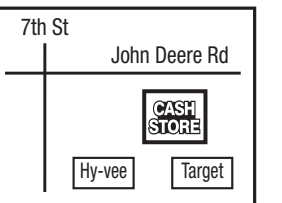

Moline - 365

921 41st Avenue Dr
In front of Target
(309) 736-4224