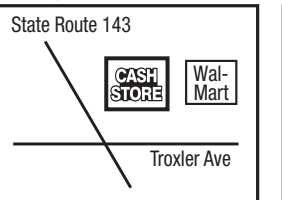

Highland - 346

12547 State Route 143
In front of Wal-Mart
(618) 654-4133