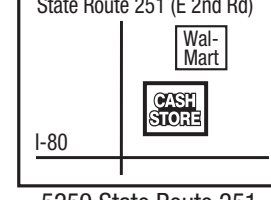

Peru - 358

5259 State Route 251
Next to Wal-Mart
(815) 220-0383