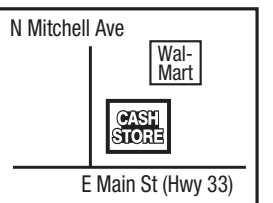

Robinson - 375

1302 E Main St
In front of Wal-Mart
(618) 544-5515