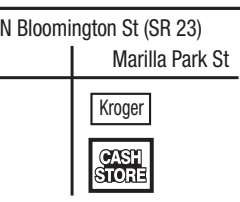

Streator - 324

2371 N Bloomington St
Next to Kroger
(815) 672-9898