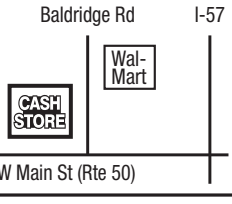

Salem - 306

103 Baldrige Rd
Across from Wal-Mart
(618) 548-6200