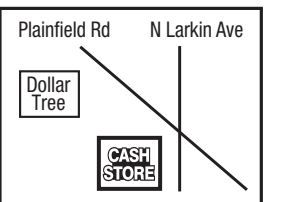

Crest Hill - 335

1701 N Larkin Ave
Next to Subway
(815) 744-9321